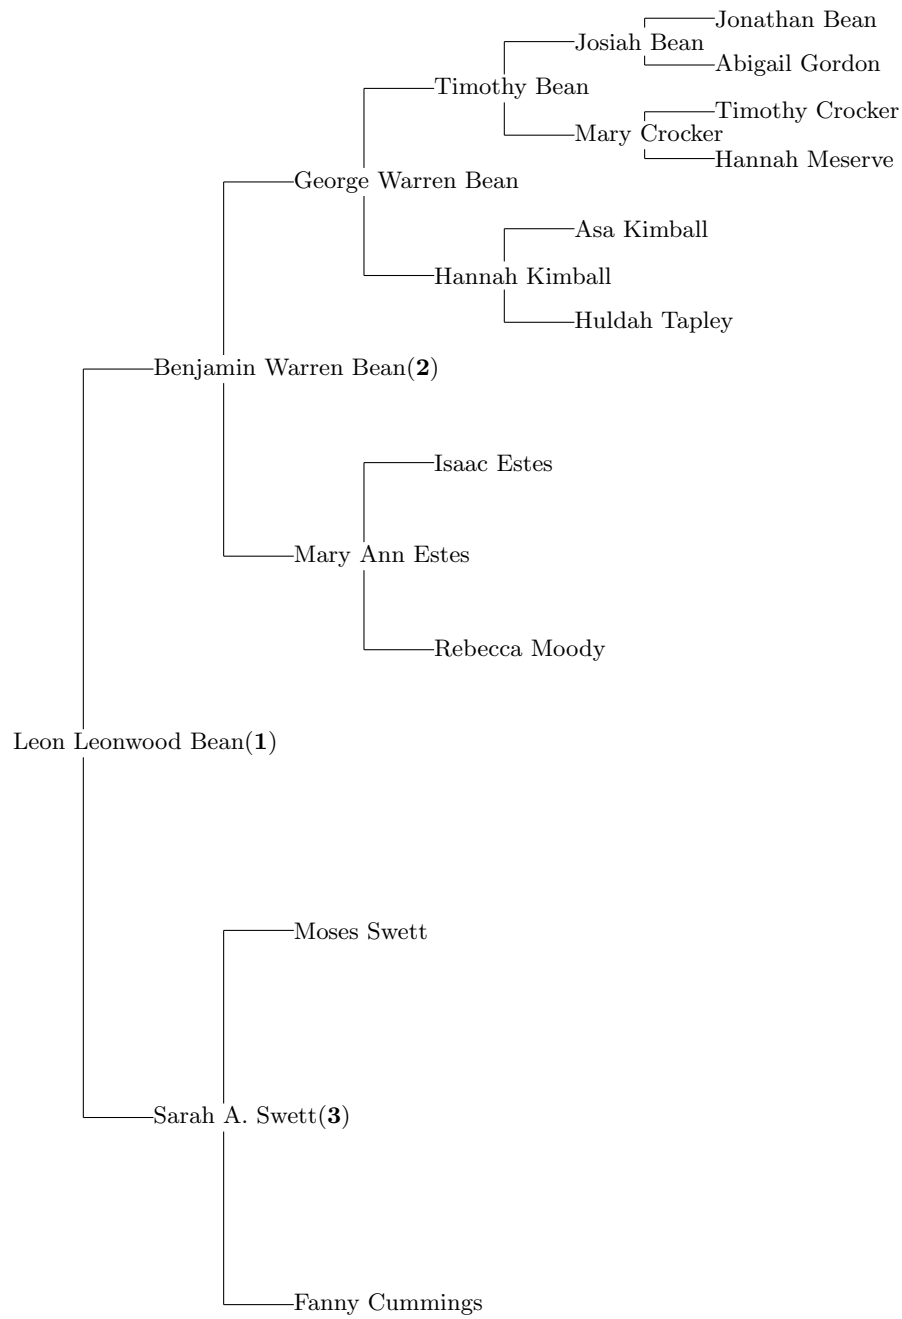

---

<sup>1</sup><dbrobinson>

Figure 1.1: Pedigree of Leon Leonwood Bean(1)

## Generation 2

November 8, 1841 in Bethel[3] and died on November 18, 1884 in Milton Plantation[3]. Sarah died on November 23, 1884 there[3].

Children of Sarah A. SWETT and Benjamin Warren BEAN are shown under Benjamin Warren BEAN(2).